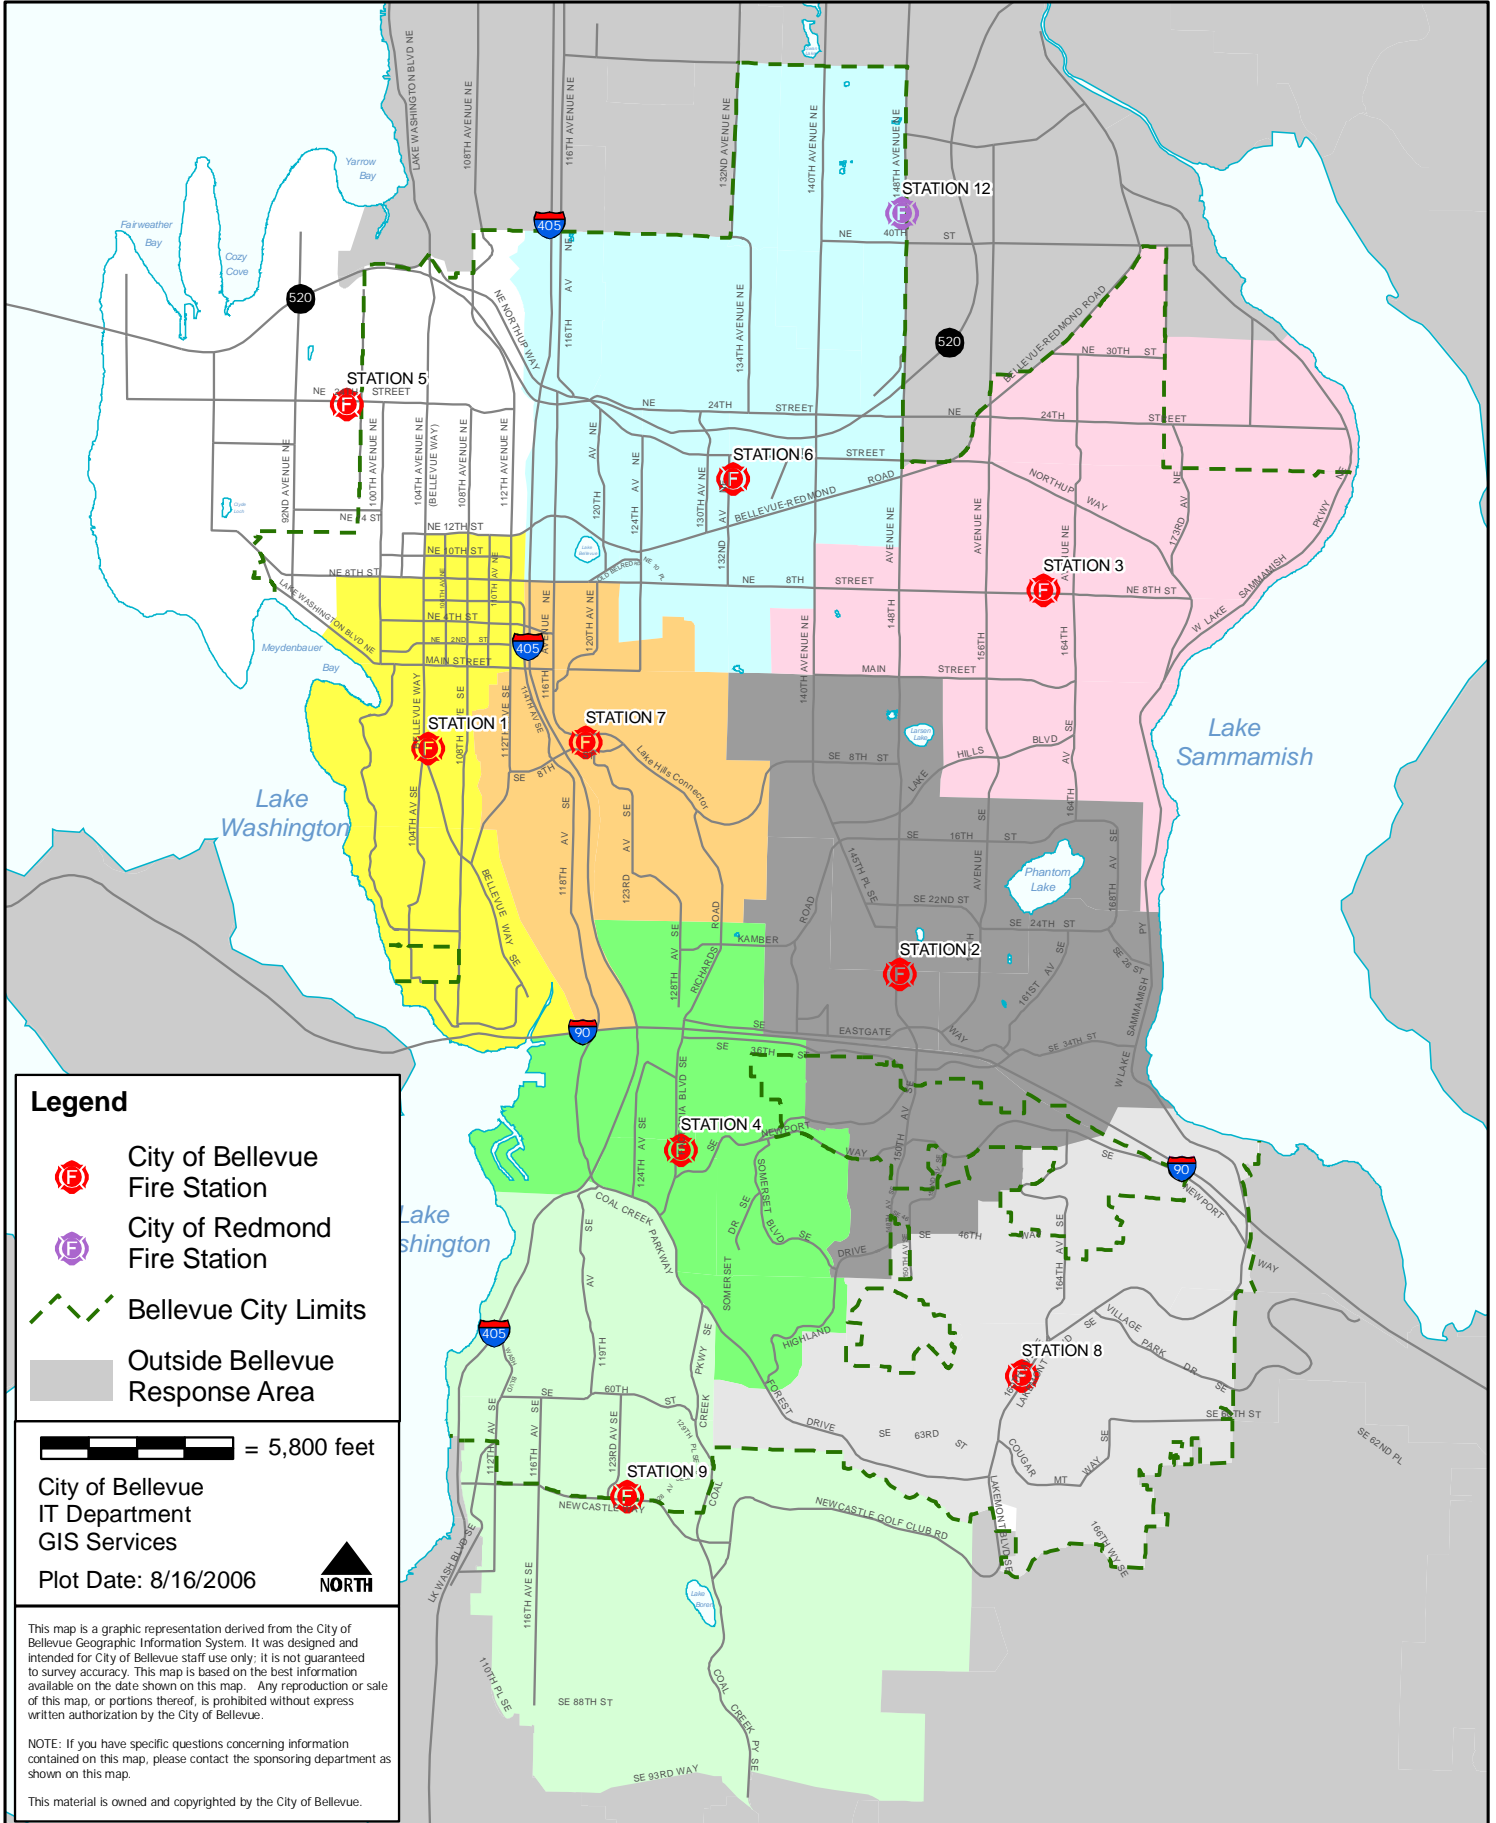

City of Bellevue Bellevue Fire Department Neighborhood Fire Stations

Legend

-  City of Bellevue Fire Station
-  City of Redmond Fire Station
-  Bellevue City Limits
-  Outside Bellevue Response Area

 = 5,800 feet

City of Bellevue
IT Department
GIS Services
Plot Date: 8/16/2006

 NORTH

This map is a graphic representation derived from the City of Bellevue Geographic Information System. It was designed and intended for City of Bellevue staff use only. It is not guaranteed to survey accuracy. This map is based on the best information available on the date shown on this map. Any reproduction or sale of this map, or portions thereof, is prohibited without express written authorization by the City of Bellevue.